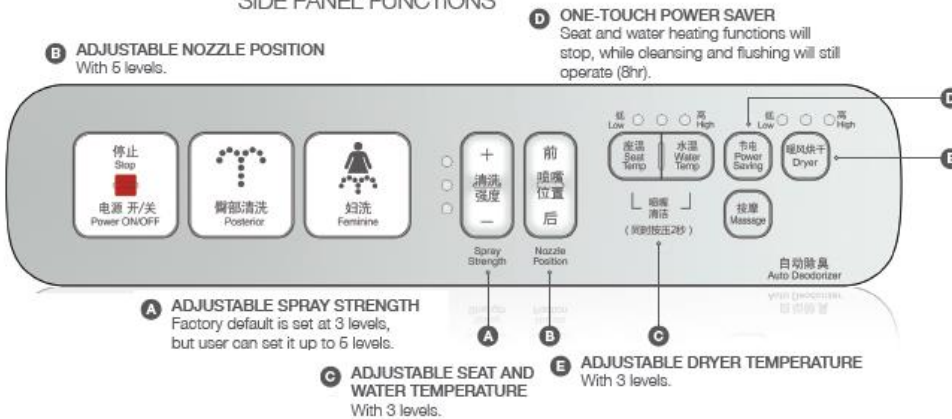

ENERGY SAVING

- **ONE-TOUCH POWER SAVER**
  Under the power saving mode, water heating and seat heating functions will stop, while cleansing and flushing will still operate. Machine will resume to original settings after 8 hours.

COMFORT TECHNOLOGY

- **HEATED SEAT**
  Temperature can be easily adjusted for comfort. Setting is computer-memorized and is kept at same setting as previous user.
- **DEODORIZER**
  The deodorizer is activated as soon as the user is seated.
- **DRYER**
  Temperature can be easily adjusted for comfort. Computer-memorized settings allows one to keep the same settings as the previous user's.
- **ANTI-BACTERIAL PROTECTION**
  Anti-bacterial additive is applied to the seat, cover, nozzles and control panel to effectively inhibit bacteria breeding. Certified to SIAA ISO 22196 standard for anti-bacterial efficacy (seat only).
- **SLOW CLOSING SEAT & COVER**
  Gentle and quiet closing action.

HYGIENIC CLEANSING

- **DUAL NOZZLES**
  Equipped with dedicated front and rear cleansing nozzles.
- **POSTERIOR CLEANSING**
  Offers a strong, direct spray for a thorough cleanse.
- **FEMININE AIR BUBBLE SOFT CLEANSING**
  A gentle flow of warm aerated water provides a soothing shower that's gentle enough for a woman's delicate areas.

SIDE PANEL FUNCTIONS

American Standard

Raising The Standard

Note:

* All information of the above is for the reference only. No prior notice is made if any changes.