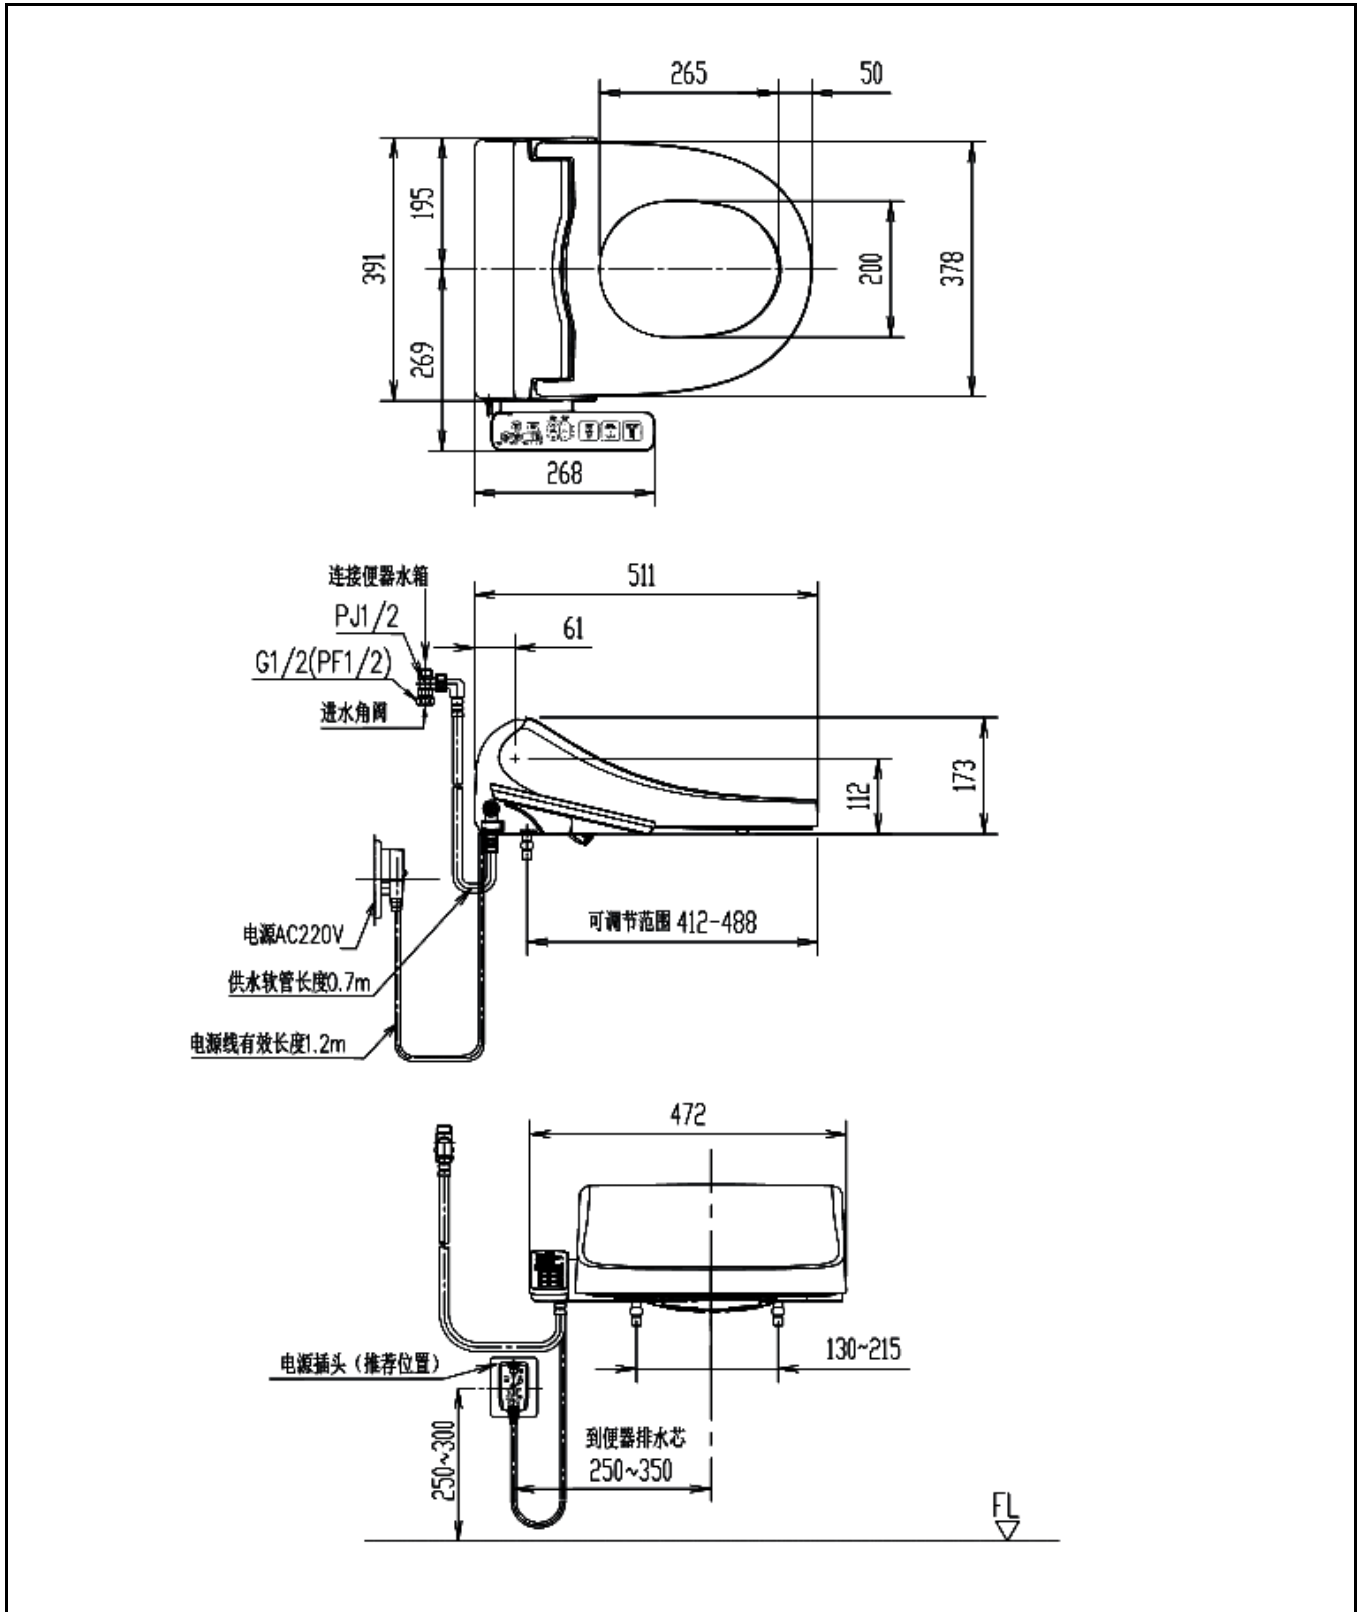

Acme Sanitary Ware Co. Ltd.

1/F, Acme Building, 22-28 Nanking Street, Kowloon, Hong Kong
Tel: 2388 7171 Fax: 2710 8012
Email: acme@acmesanitary.com.hk
Website: www.acmesanitary.com.hk

American Standard

PROJECT		REF		REV	ITEM CODE	
LOCATION		DATE			PAGE	

Note:

* All information of the above is for the reference only. No prior notice is made if any changes.